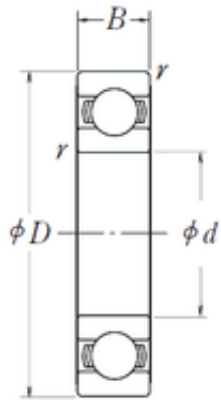

Bearings International Co., Ltd

NSK 6906L11 deep groove ball bearings

Bearing No. 6906L11

Size	30x47x9 mm
Bore Diameter	30 mm
Outer Diameter	47 mm
Width	9 mm
d	30 mm
D	47 mm
B	9 mm
C	9 mm
r min.	0,3 mm
Basic dynamic load rating (C)	7,25 kN

6906L11 Bearing 2D drawings and 3D CAD models