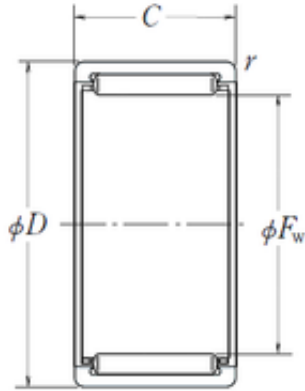

Bearings International Co., Ltd

NSK RLM1515 needle roller bearings

Bearing No. RLM1515

Size	15x20x15 mm
Bore Diameter	15 mm
Outer Diameter	20 mm
Width	15 mm
Fw	15 mm
D	20 mm
C	15 mm
r min.	0,3 mm
Weight	0,011 Kg
Basic dynamic load rating (C)	8,1 kN
Basic static load rating (C0)	11,7 kN
(Grease) Lubrication Speed	14000 r/min
hidYobi	RLM1515
LangID	1
D_	20
B_	15
hidTable	ecat_NSMRNR
GRS rpm	14000
ra	0.3
C0	11.7
C1_	15
DE_	18.2
SLR	10.8
Prod_Type3	NRB_S_RLM
d	15
DA_	1.6

RLM1515 Bearing 2D drawings and 3D CAD models

Bearings International Co.,Ltd

Z_	18
SI	0
yobi	RLM1515
da_max	18
OIL rpm	24000
SDM_	16.6
r	0.3
KBRG	8312
mass1	0.011