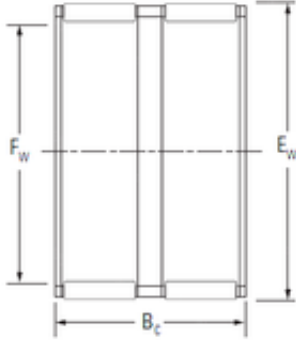

### KOYO K15X19X22ZW needle roller bearings

K15X19X22ZW Bearing 2D drawings and 3D CAD models

Bearing No. K15X19X22ZW

Bore Diameter	15 mm
Outer Diameter	20 mm
Fw	15 mm
Ew	20 mm
Bc	22 mm
Weight	0.010 Kg
Basic dynamic load rating (C)	12.2 kN
Basic static load rating (C0)	17.0 kN
(Grease) Lubrication Speed	18000 r/min
(Oil) Lubrication Speed	28000 r/min
Category	Bearings
Inventory	0.0
Manufacturer Name	KOYO
Minimum Buy Quantity	N/A
Weight / Kilogram	0
Product Group	B04144
Bearing No.	K15X19X22ZW
Cr	12.2
C0r	17.0
Cu	2.60
Grease lub.	18000
Oil lub.	28000
P/S	S
(Refer.) Mass(kg)	0.010
Shaft(max.)	15.000
Shaft(min.)	14.992