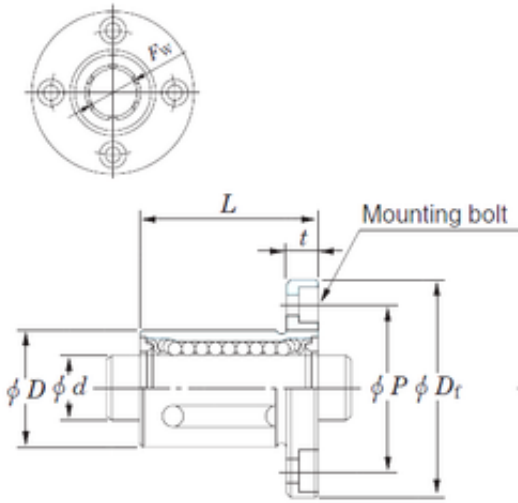

Bearings International Co., Ltd

KOYO SDMF16MG linear bearings

Bearing No. SDMF16MG

SDMF16MG Bearing 2D drawings and 3D CAD models

Bore Diameter	16 mm
Outer Diameter	28 mm
Fw	16 mm
D	28 mm
P	38 mm
t	6 mm
D1	48 mm
K	37 mm
L	37 mm
Bolt (G)	M4
Weight	110 Kg
Basic dynamic load rating (C)	480 kN