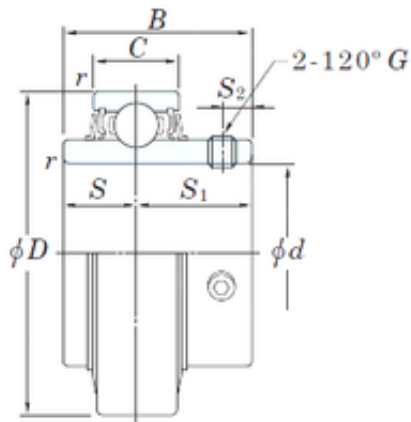

Bearings International Co., Ltd

KOYO RB208-24 deep groove ball bearings

Bearing No. RB208-24

Size	38.1x80x49.2 mm
Bore Diameter	38,1 mm
Outer Diameter	80 mm
Width	49,2 mm
d	38,1 mm
D	80 mm
B	49,2 mm
C	28 mm
S1	30,2 mm
r min.	1,1 mm
D2	86,4 mm
S	19 mm
S2	8 mm
Thread (G) - 5/16-24UNF	5/1624UNF
Weight	0,84 Kg
Basic dynamic load rating (C)	29,1 kN
Basic static load rating (C0)	17,8 kN

RB208-24 Bearing 2D drawings and 3D CAD models