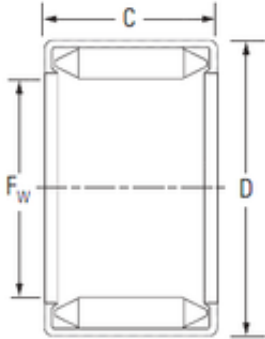

Bearings International Co., Ltd

KOYO B218 needle roller bearings

Bearing No. B218

Size	33.338x41.275x12.7 mm
Bore Diameter	33,338 mm
Outer Diameter	41,275 mm
Width	12,7 mm
Fw	33,338 mm
D	41,275 mm
C	12,7 mm
Weight	0,034 Kg
Basic dynamic load rating (C)	16,8 kN
Basic static load rating (C0)	33,6 kN

B218 Bearing 2D drawings and 3D CAD models