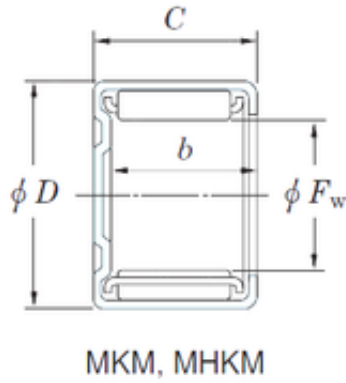

**KOYO MHKM912 needle roller bearings**

Bearing No. MHKM912

Size	9x16x12 mm
Bore Diameter	9 mm
Outer Diameter	16 mm
Width	12 mm
Fw	9 mm
D	16 mm
C	12 mm
b	10,4 mm
Weight	0,0099 Kg
Basic dynamic load rating (C)	5,35 kN
Basic static load rating (C0)	5,05 kN

MHKM912 Bearing 2D drawings and 3D CAD models