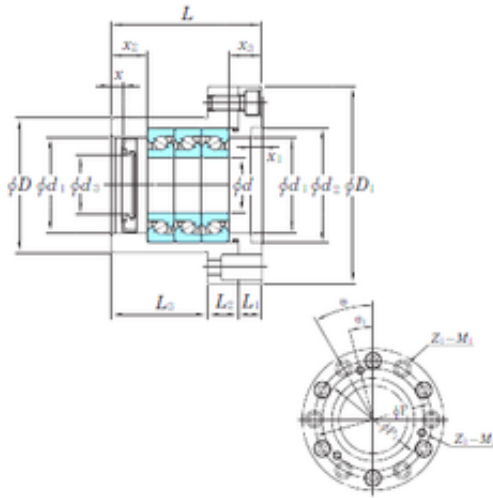

## KOYO BSU2047BDF thrust ball bearings

Bearing No. BSU2047BDF

BSU2047BDF Bearing 2D drawings and 3D CAD models

Bore Diameter	20 mm
Outer Diameter	60 mm
d	20 mm
D	60 mm
D1	90 mm
L2	15 mm
L3	35 mm
x	6 mm
d1	38 mm
d2	47 mm
d3	28 mm
L	65 mm
L1	15 mm