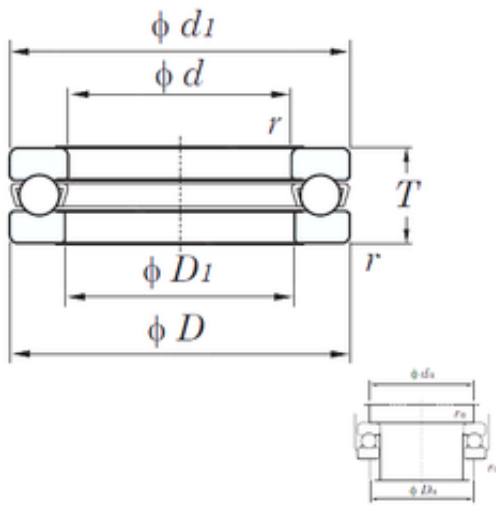

## KOYO 51268 thrust ball bearings

Bearing No. 51268

Size	340x460x96 mm
Bore Diameter	340 mm
Outer Diameter	460 mm
Width	96 mm
d	340 mm
D	460 mm
T	96 mm
r min.	3 mm
Basic dynamic load rating (C)	584 kN
Basic static load rating (C0)	2830 kN
(Grease) Lubrication Speed	380 r/min
Bearing No.	51268
r(min)	3
Ca	730
Coa	2830
Cu	63.8
Grease lub.	380
Oil lub.	570
d1(max)	455
D1(min)	345
D2(min)	-
D3(min)	-
A	-
R	-
C	-
da(min)	411