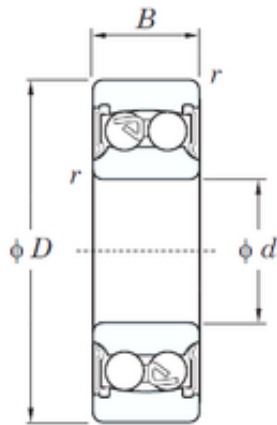

## KOYO 2207-2RS self aligning ball bearings

Bearing No. 2207-2RS

Size	35x72x23 mm
Bore Diameter	35 mm
Outer Diameter	72 mm
Width	23 mm
d	35 mm
D	72 mm
B	23 mm
C	23 mm
r min.	1.1 mm
da min.	40.9 mm
da max	40.9 mm
Da max.	65 mm
ra max.	1 mm
Weight	0.403 Kg
Basic dynamic load rating (C)	15.8 kN
Basic static load rating (C0)	5.10 kN
(Grease) Lubrication Speed	5700 r/min
Calculation factor (e)	0.23
Calculation factor (Y0)	2.84
Calculation factor (Y1)	2.71

2207-2RS Bearing 2D drawings and 3D CAD models