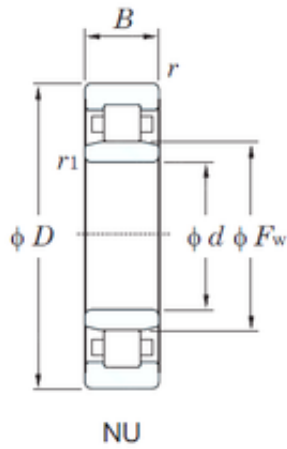

Bearings International Co., Ltd

KOYO NU412 cylindrical roller bearings

Bearing No. NU412

Size	60x150x35 mm
Bore Diameter	60 mm
Outer Diameter	150 mm
Width	35 mm
d	60 mm
Fw	83 mm
D	150 mm
B	35 mm
C	35 mm
r min.	2.1 mm
r1 min.	2.1 mm
Weight	3.02 Kg
Basic dynamic load rating (C)	178 kN
Basic static load rating (C0)	184 kN
(Grease) Lubrication Speed	4200 r/min
Bearing No.	NU412
r(min)	2.1
r1(min)	2.1
Cr	209
C0r	184
Cu	26.1
Grease lub.	4200
Oil lub.	5700
Ew	-
d1	-
B1	-

NU412 Bearing 2D drawings and 3D CAD models

Bearings International Co., Ltd

B2	-
da(min)	-
db(min)	71
db(max)	82
dc(min)	-
dd(min)	-
Da(max)	139
Db(max)	-
Db(min)	-
ra(max)	2
rb(max)	2
(Refer.) Mass(kg)	3.02