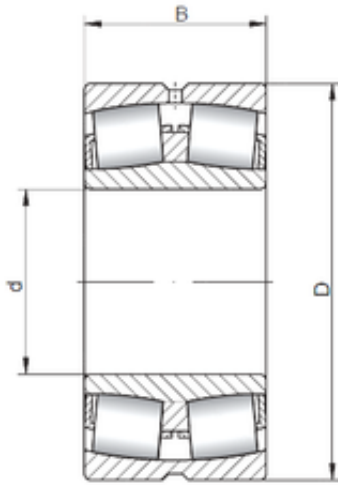

Bearings International Co., Ltd

ISO 240/670W33 spherical roller bearings

Bearing No. 240/670W33

| | |
|----------------|----------------|
| Size | 670x980x308 mm |
| Bore Diameter | 670 mm |
| Outer Diameter | 980 mm |
| Width | 308 mm |
| d | 670 mm |
| D | 980 mm |
| B | 308 mm |
| C | 308 mm |

240/670W33 Bearing 2D drawings and 3D CAD models