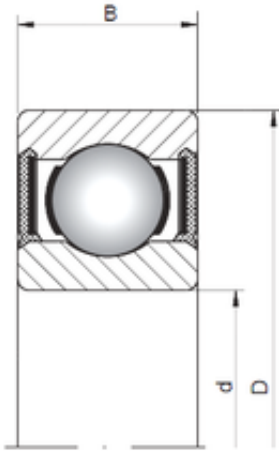

Bearings International Co., Ltd

ISO 619/9-2RS deep groove ball bearings

Bearing No. 619/9-2RS

Size	9x20x6 mm
Bore Diameter	9 mm
Outer Diameter	20 mm
Width	6 mm
d	9 mm
D	20 mm
B	6 mm
C	6 mm

619/9-2RS Bearing 2D drawings and 3D CAD models