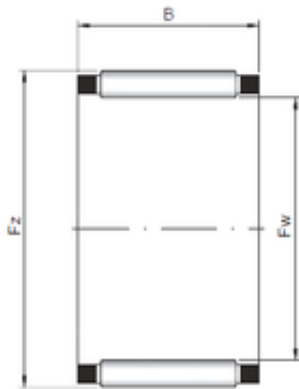

## ISO K23x35x16 needle roller bearings

Bearing No. K23x35x16

Size	23x35x16 mm
Bore Diameter	23 mm
Outer Diameter	35 mm
Width	16 mm
Fw	23 mm
Ew	35 mm
B	16 mm

K23x35x16 Bearing 2D drawings and 3D CAD models