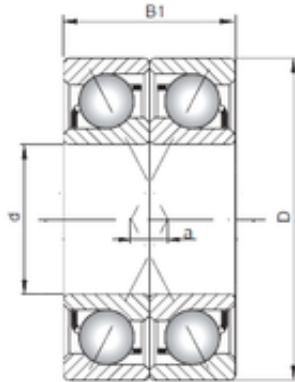

Bearings International Co., Ltd

ISO 7038 ADF angular contact ball bearings

Bearing No. 7038 ADF

Size	190x290x92 mm
Bore Diameter	190 mm
Outer Diameter	290 mm
Width	92 mm
d	190 mm
D	290 mm
B1	92 mm
Angle ()	25 °
a	92,6 mm

7038 ADF Bearing 2D drawings and 3D CAD models