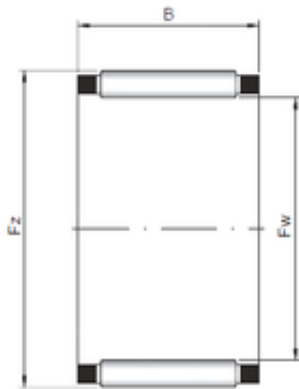

Bearings International Co., Ltd

ISO K52X60X30 needle roller bearings

Bearing No. K52X60X30

Size	52x60x30 mm
Bore Diameter	52 mm
Outer Diameter	60 mm
Width	30 mm
Fw	52 mm
Ew	60 mm
B	30 mm

K52X60X30 Bearing 2D drawings and 3D CAD models